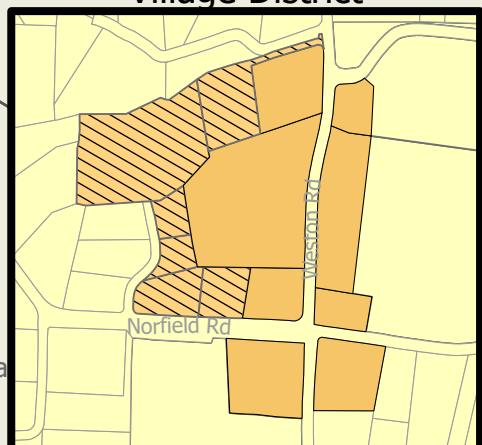

Weston
Zoning Map Amended 10/18/2021
Two-Acre Residential & Farming District
Village District
Subdistrict Village District - R

Village District

Westport
0 0.25 0.5 1 Miles
Easton Rd ↗

0 0.07 0.15 0.3 Miles